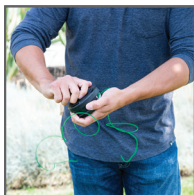

STRING TRIMMER

Rapid load bump & feed trimmer head loads line in seconds with 3 easy steps: align, feed and twist

CONVENIENCE

Zero emissions and reduced maintenance; no need for gas or oil mixing

RELATED PRODUCTS